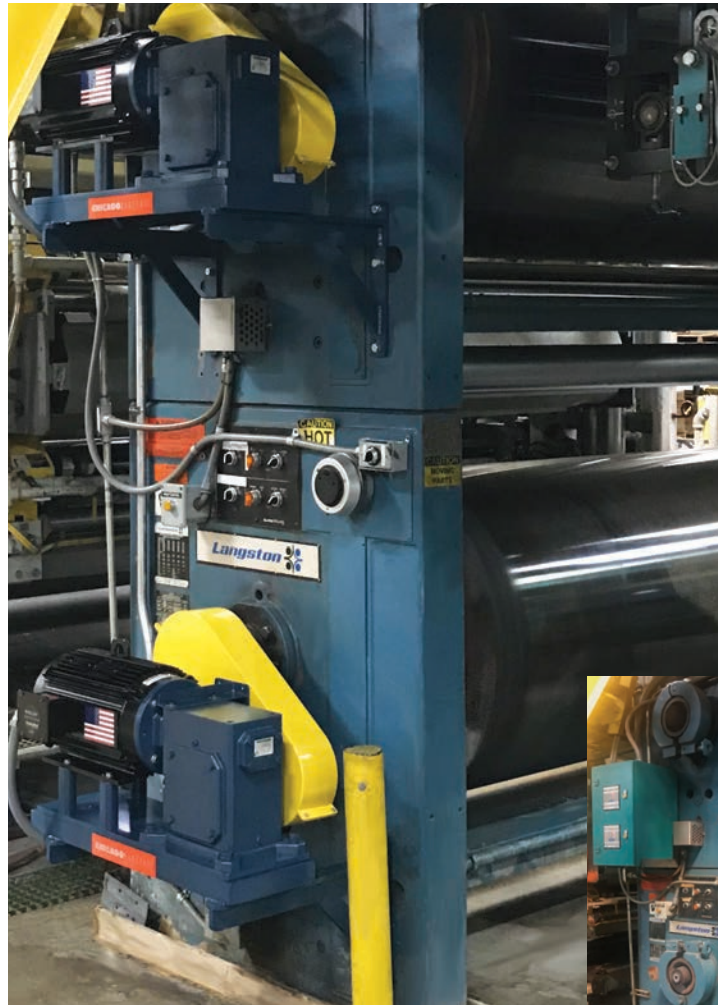

PREHEATER DIRECT DRIVE UPGRADE

Preheater Direct Drive Upgrade

Improve the performance of your Preheaters with a Direct Drive Upgrade from Chicago Electric. Achieve better heat transfer and more consistent web tension by matching drum speed with paper speed.

Complete upgrade package including 10 HP AC motor, controller, gear drive and mounting assembly. A proven solution with over 200 installations. Obtain 'New Machine' features at an affordable cost.

Control...the ZONE